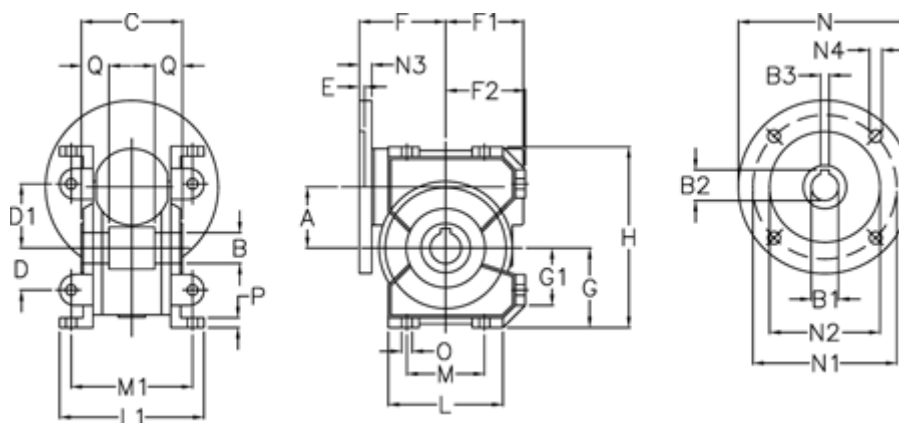

Data Sheet

Article number: 3902044028027
 Description: Worm gear
 VF 44-U-28-71B5

Measures

A = 44.6	E = 2	L = 80	N4 = 9.5
B = 18 H7	F = 65	L1 = 100	O = 8.5
B1 E7 = 14	F1 = 54	M = 52	P = 8
B2 = 16.3	F2 = 55	M1 = 81	Q = 24.5
B3 H9 = 5	G = 55	N = 160	
C = 64	G1 = 40	N1 = 130	
D = 29	H = 127	N2 = 110	
D1 = 46	H1 = 97	N3 = 10.5	